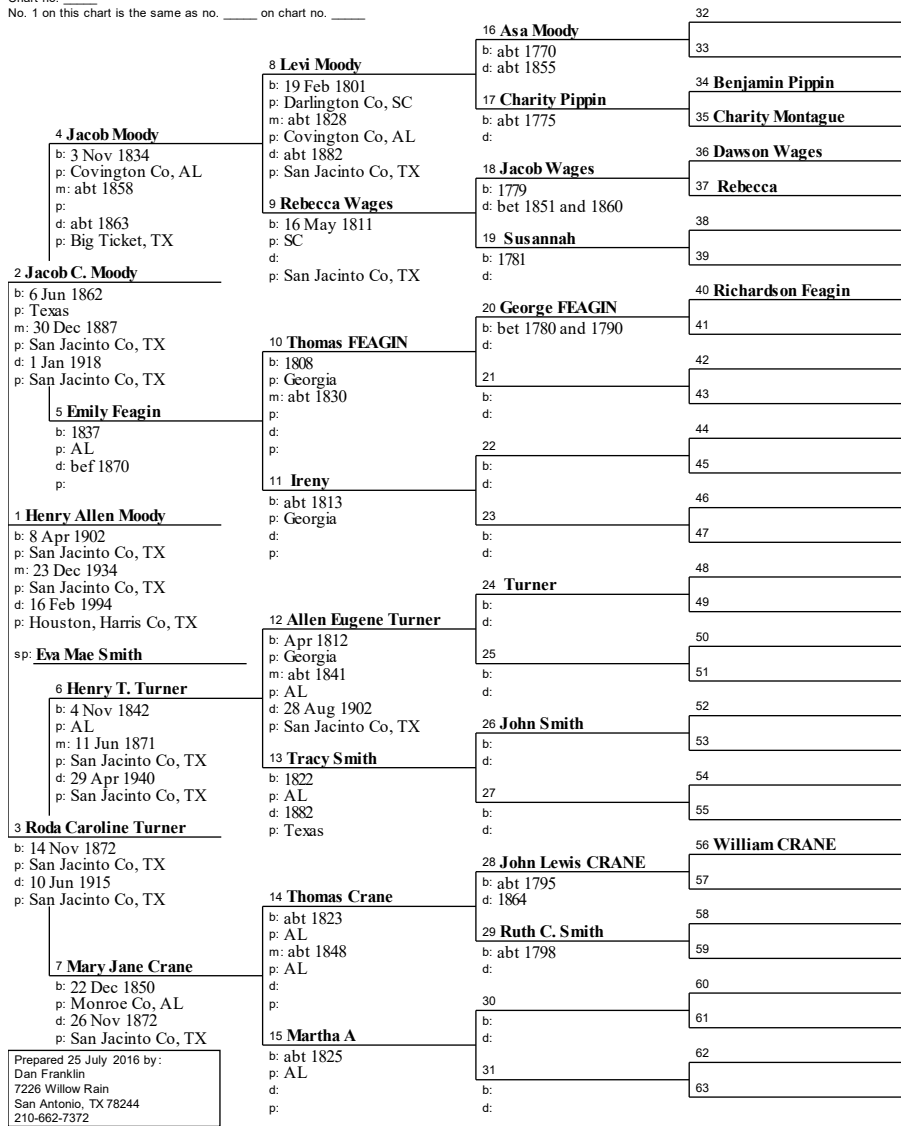

Pedigree Chart - Henry Allen Moody

25 July 2016

Chart no. _____
 No. 1 on this chart is the same as no. _____ on chart no. _____

Prepared 25 July 2016 by:
 Dan Franklin
 7226 Willow Rain
 San Antonio, TX 78244
 210-662-7372